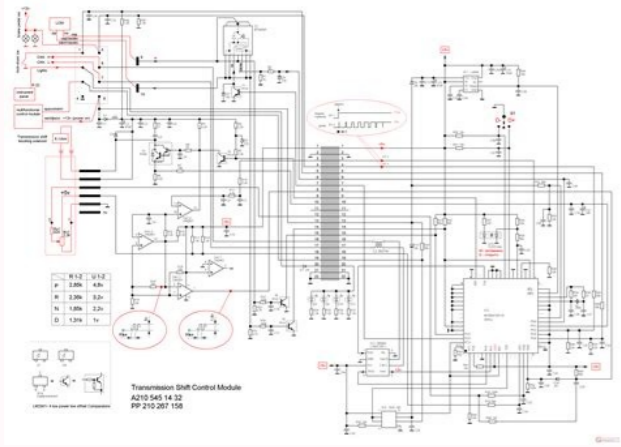

2005 mercedes c230 repair manual

2005 mercedes c230 repair manual pdf. 2005 c230 problems. 2005 mercedes benz c230 kompressor repair manual. 2005 mercedes c230 service a reset. 2005 c230 kompressor problems.